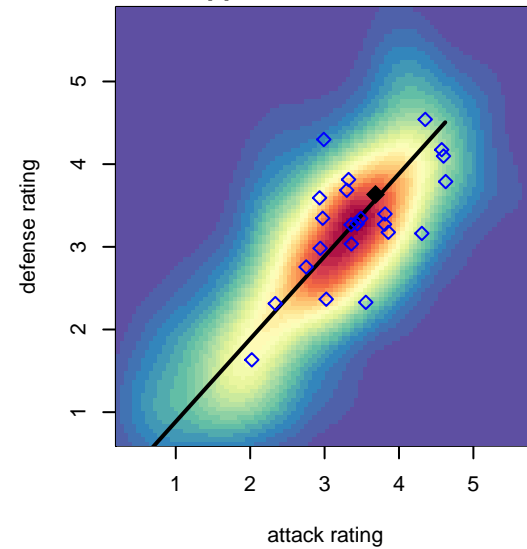

Eastside FC Red G01

Eastside FC
 Preston, WA
 G01 total strength=1856
 attack=39.83 defense=37.84
 spr league = Win RCL G01 Div 1

alt names used:
 Eastside FC Red G01
 Eastside FC Girls 01 Red

Venues played:
 2016 US Club Regionals 2001
 2016 Clash At the Border Gold/Silver U16
 2016 Nike Crossfire Challenge Super Group U'
 2016 Surf Cup Super White U16
 2016 Win RCL G01 Div 1
 2016 FWRL G01
 2016 WYS Championship G01

Eastside FC Red G01
 Dots are actual minus expected GF (blue circles) and GA (red triangles).
 Blue line is smoothed change in attack strength. Red is smoothed change in defense strength.

**attack and defense variance (black dot)
relative to other teams
and top 10 in region**

**attack and defense rating
relative to others at age
and all opponents in last 13 months**

**attack and defense rating
relative to others at age
and all opponents in last 13 months**

Performance relative to 13 month average

Performance relative to 13 month average

Distribution of opponents
 Red = Lose zone, Blue = Win zone, Green = Even
 Black line separates win/lose zones

lot. A=Neither has attack advantage, B=Opponent has both attack and defense advantage, C=Opponent has both attack and defense disadvantage, D=Both have