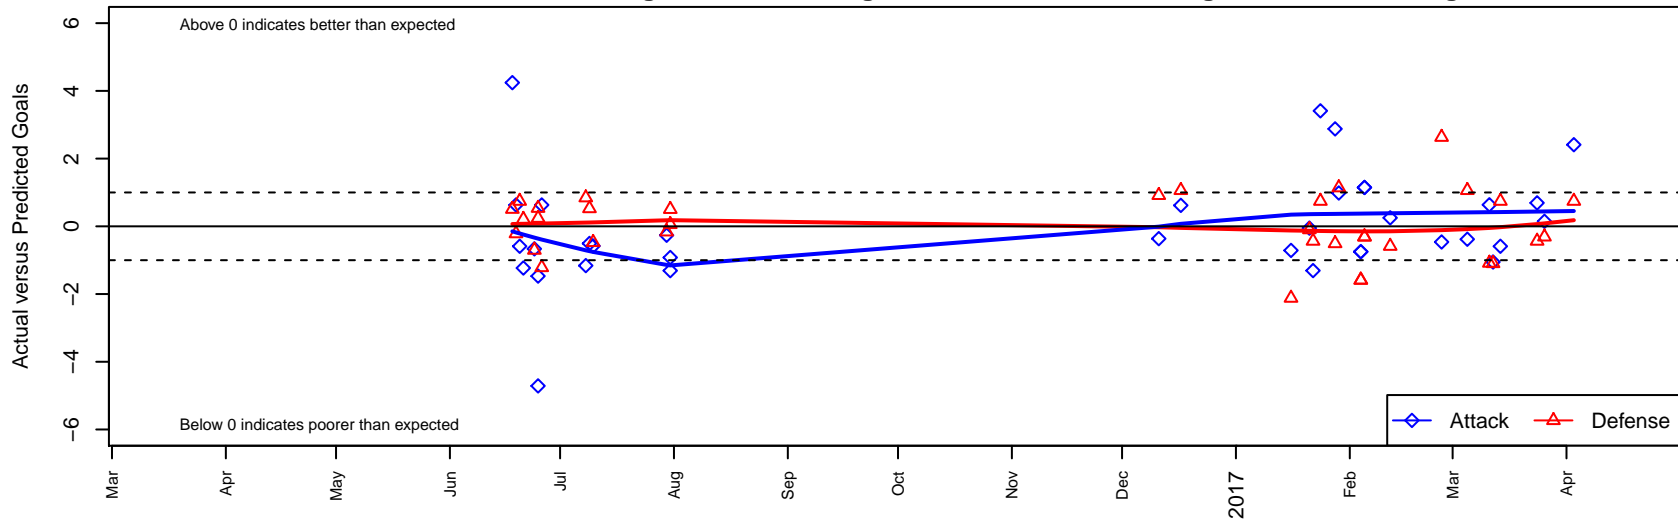

Eastside FC Red G01

Eastside FC
 Preston, WA
 G01 total strength=1856
 attack=39.83 defense=37.84
 spr league = Win RCL G01 Div 1

alt names used:
 Eastside FC Red G01
 Eastside FC Girls 01 Red

Venues played:
 2016 US Club Regionals 2001
 2016 Clash At the Border Gold/Silver U16
 2016 Nike Crossfire Challenge Super Group U'
 2016 Surf Cup Super White U16
 2016 Win RCL G01 Div 1
 2016 FWRL G01
 2016 WYS Championship G01

Eastside FC Red G01
 Dots are actual minus expected GF (blue circles) and GA (red triangles).
 Blue line is smoothed change in attack strength. Red is smoothed change in defense strength.

**attack and defense variance (black dot)
relative to other teams
and top 10 in region**

**attack and defense rating
relative to others at age
and all opponents in last 13 months**

**attack and defense rating
relative to others at age
and all opponents in last 13 months**

Performance relative to 13 month average

Performance relative to 13 month average

Distribution of opponents
 Red = Lose zone, Blue = Win zone, Green = Even
 Black line separates win/lose zones

lot. A=Neither has attack advantage, B=Opponent has both attack and defense advantage, C=Opponent has both attack and defense disadvantage, D=Both have