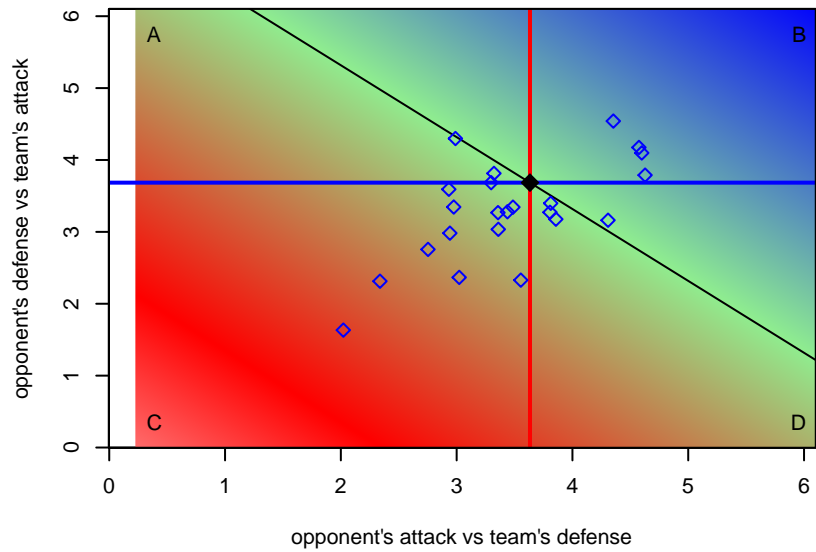

Eastside FC Red G01
 Dots are actual minus expected GF (blue circles) and GA (red triangles).
 Blue line is smoothed change in attack strength. Red is smoothed change in defense strength.

**attack and defense variance (black dot)
relative to other teams
and top 10 in region**

**attack and defense rating
relative to others at age
and all opponents in last 13 months**

**attack and defense rating
relative to others at age
and all opponents in last 13 months**

Performance relative to 13 month average

Performance relative to 13 month average

Distribution of opponents
 Red = Lose zone, Blue = Win zone, Green = Even
 Black line separates win/lose zones

lot. A=Neither has attack advantage, B=Opponent has both attack and defense advantage, C=Opponent has both attack and defense disadvantage, D=Both have