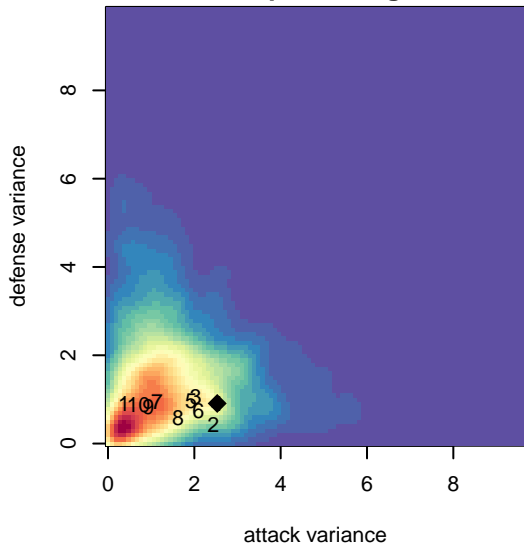

Eastside FC Red G01

Eastside FC
 Preston, WA
 G01 total strength=1856
 attack=39.83 defense=37.84
 spr league = Win RCL G01 Div 1

alt names used:
 Eastside FC Red G01
 Eastside FC Girls 01 Red

Venues played:
 2016 US Club Regionals 2001
 2016 Clash At the Border Gold/Silver U16
 2016 Nike Crossfire Challenge Super Group U'
 2016 Surf Cup Super White U16
 2016 Win RCL G01 Div 1
 2016 FWRL G01
 2016 WYS Championship G01

Eastside FC Red G01
 Dots are actual minus expected GF (blue circles) and GA (red triangles).
 Blue line is smoothed change in attack strength. Red is smoothed change in defense strength.

**attack and defense variance (black dot)
relative to other teams
and top 10 in region**

Performance relative to 13 month average

Distribution of opponents
 Red = Lose zone, Blue = Win zone, Green = Even
 Black line separates win/lose zones

lot. A=Neither has attack advantage, B=Opponent has both attack and defense advantage, C=Opponent has both attack and defense disadvantage, D=Both have