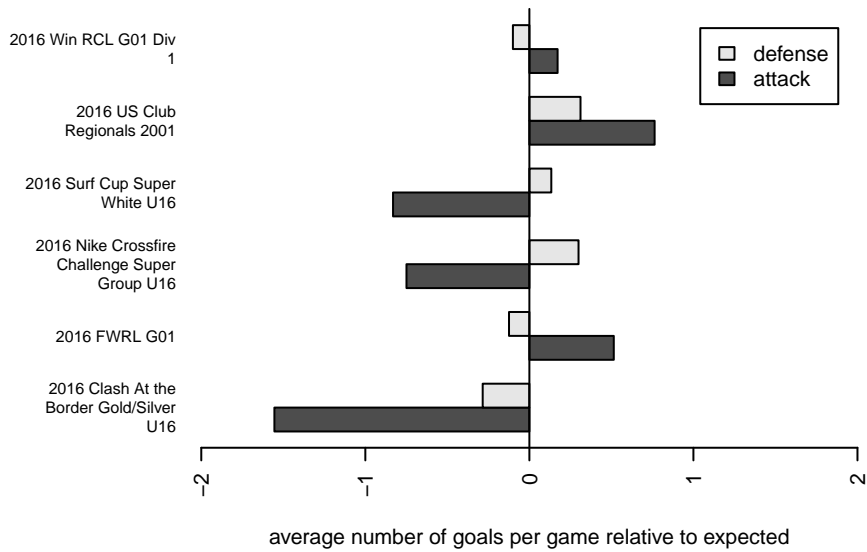

Eastside FC Red G01

Eastside FC
 Preston, WA
 G01 total strength=1856
 attack=39.83 defense=37.84
 spr league = Win RCL G01 Div 1

alt names used:
 Eastside FC Red G01
 Eastside FC Girls 01 Red

Venues played:
 2016 US Club Regionals 2001
 2016 Clash At the Border Gold/Silver U16
 2016 Nike Crossfire Challenge Super Group U'
 2016 Surf Cup Super White U16
 2016 Win RCL G01 Div 1
 2016 FWRL G01
 2016 WYS Championship G01

Eastside FC Red G01
 Dots are actual minus expected GF (blue circles) and GA (red triangles).
 Blue line is smoothed change in attack strength. Red is smoothed change in defense strength.

**attack and defense variance (black dot)
relative to other teams
and top 10 in region**

**attack and defense rating
relative to others at age
and all opponents in last 13 months**

**attack and defense rating
relative to others at age
and all opponents in last 13 months**

Performance relative to 13 month average

Performance relative to 13 month average

Distribution of opponents
 Red = Lose zone, Blue = Win zone, Green = Even
 Black line separates win/lose zones

lot. A=Neither has attack advantage, B=Opponent has both attack and defense advantage, C=Opponent has both attack and defense disadvantage, D=Both have