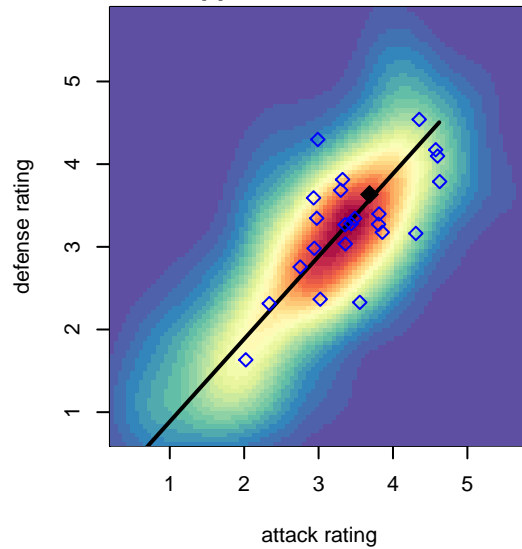

Eastside FC Red G01

Eastside FC
 Preston, WA
 G01 total strength=1856
 attack=39.83 defense=37.84
 spr league = Win RCL G01 Div 1

alt names used:
 Eastside FC Red G01
 Eastside FC Girls 01 Red

Venues played:
 2016 US Club Regionals 2001
 2016 Clash At the Border Gold/Silver U16
 2016 Nike Crossfire Challenge Super Group U'
 2016 Surf Cup Super White U16
 2016 Win RCL G01 Div 1
 2016 FWRL G01
 2016 WYS Championship G01

Eastside FC Red G01
 Dots are actual minus expected GF (blue circles) and GA (red triangles).
 Blue line is smoothed change in attack strength. Red is smoothed change in defense strength.

**attack and defense variance (black dot)
relative to other teams
and top 10 in region**

**attack and defense rating
relative to others at age
and all opponents in last 13 months**

**attack and defense rating
relative to others at age
and all opponents in last 13 months**

Performance relative to 13 month average

Performance relative to 13 month average

Distribution of opponents
 Red = Lose zone, Blue = Win zone, Green = Even
 Black line separates win/lose zones

lot. A=Neither has attack advantage, B=Opponent has both attack and defense advantage, C=Opponent has both attack and defense disadvantage, D=Both have