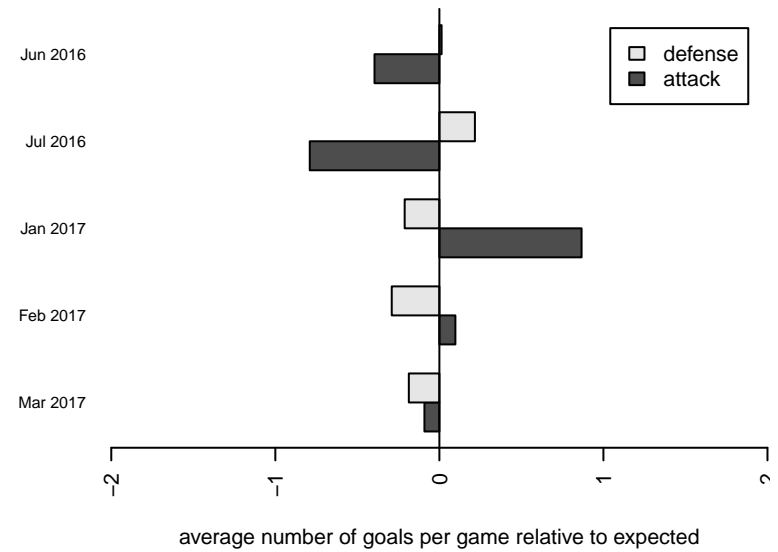

Eastside FC Red G01

Eastside FC
 Preston, WA
 G01 total strength=1856
 attack=39.83 defense=37.84
 spr league = Win RCL G01 Div 1

alt names used:
 Eastside FC Red G01
 Eastside FC Girls 01 Red

Venues played:
 2016 US Club Regionals 2001
 2016 Clash At the Border Gold/Silver U16
 2016 Nike Crossfire Challenge Super Group U'
 2016 Surf Cup Super White U16
 2016 Win RCL G01 Div 1
 2016 FWRL G01
 2016 WYS Championship G01

Eastside FC Red G01
 Dots are actual minus expected GF (blue circles) and GA (red triangles).
 Blue line is smoothed change in attack strength. Red is smoothed change in defense strength.

**attack and defense variance (black dot)
relative to other teams
and top 10 in region**

**attack and defense rating
relative to others at age
and all opponents in last 13 months**

**attack and defense rating
relative to others at age
and all opponents in last 13 months**

Performance relative to 13 month average

Performance relative to 13 month average

Distribution of opponents
 Red = Lose zone, Blue = Win zone, Green = Even
 Black line separates win/lose zones

lot. A=Neither has attack advantage, B=Opponent has both attack and defense advantage, C=Opponent has both attack and defense disadvantage, D=Both have